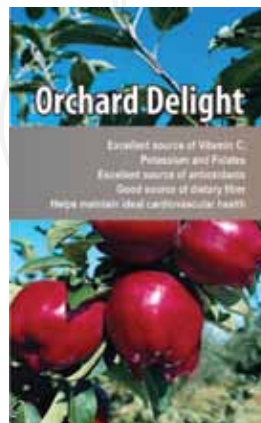

Green Mini Hydrangea,
Red Gerbera,
Moonshade Carnation,
Red Alstroemeria,
Red Mini Carnation,
Green Pompon,
Lavender Pompon,
Purple Lavander,
Red Hypericum,
Premium Filler