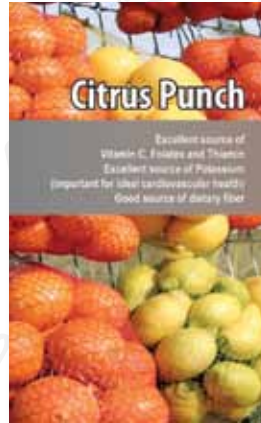

**CITRUS
PUNCH ***

Orange/Yellow Asiatic
Lily,
Orange/Yellow Rose/
Spray Rose,
Orange/Yellow
Gerbera,
Orange/Yellow
Alstroemeria,
Yellow Pompon,
Orange/Peach/Yellow/
Carnation/
Mini Carnation,
Peach Hypericum,
Solidago, Ruscus